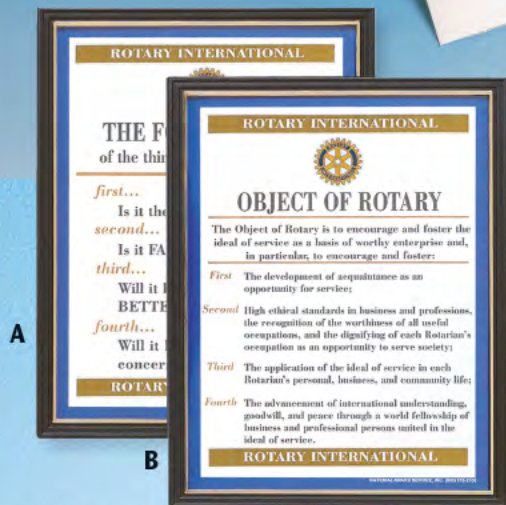

Proudly Display Your Membership

BEST WAY TO WELCOME NEW MEMBERS

New Member Kits

#C34102

1-5	6-11	12+
9.25	8.75	8.25

See page 2 for more details and pricing options

Full-color print in 9" x 11 1/2" black plastic frame with gold accent.

A) #C34720 Economical Framed 4-Way Test

B) #C34719 Economical Framed Object of Rotary

1-5	6-24	25+
9.50	9.00	8.50

For each of your members...

Well designed Two-in-One print combines the Four-Way Test and the Object of Rotary.

C) #C34708 4-Way/Object Framed Print

In gold accented 9" x 11 1/2" black plastic frame.

1-5	6-24	25+
9.50	9.00	8.50

Do-it-yourself -

8 1/2" x 11" Prints only, no frame. Package of 10 @ \$9.95 per pack

#C34708P Double print (4-Way Test & Object of Rotary)

F) #C34113

Wallet Card

GIVE ONE TO EACH MEMBER!

Object of Rotary and 4-Way Test

yellow wallet cards with blue imprint. 2 1/8" x 3 3/8"

1-49	50-99	100+
.30	.28	.25

G) #P78146

Four-Way Test Magnet