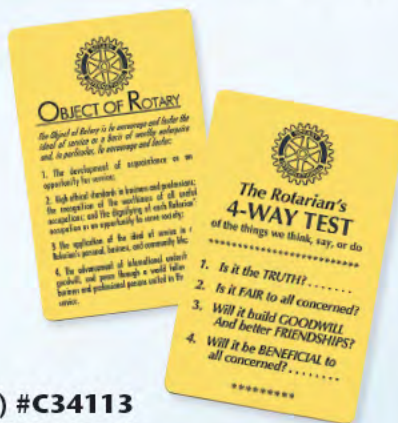

A) #C34720 Economical Framed 4-Way Test

B) #C34719 Economical Framed Object of Rotary

1-5	6-24	25+
9.50	9.00	8.50

For each of your members...

Well designed Two-in-One print combines the Four-Way Test and the Object of Rotary.

#C34719P Object of Rotary Print (see item B at left)

#C34720P 4-Way Test Print (see item A at left)

Rotarian Plaques

on 6" x 8" wood.

D) #B23731 Object of Rotary

E) #B23742 4-Way Test

1-5	6-24	25+
9.95	9.50	8.95

F) #C34113

Wallet Card

GIVE ONE TO EACH MEMBER!

Object of Rotary and 4-Way Test

yellow wallet cards with blue imprint. 2 1/8" x 3 3/8"

1-49	50-99	100+
.30	.28	.25

G) #P78146

Four-Way Test Magnet

A great handout.

Every home needs

a refrigerator reminder

of the Four-Way Test. 3 1/2" x 2"

1-49	50-99	100+
1.25	1.05	.95

MEETING SUPPLIES