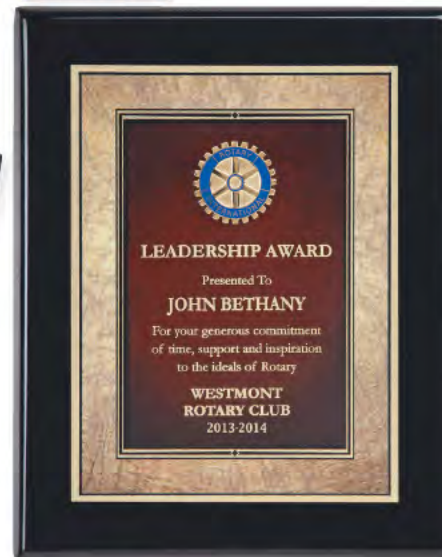

F) #B25348
Burgundy Marbled Art Plaque
Gold art border with burgundy marbled center, mounted on polished ebony board. 8" x 10" **$39.95**