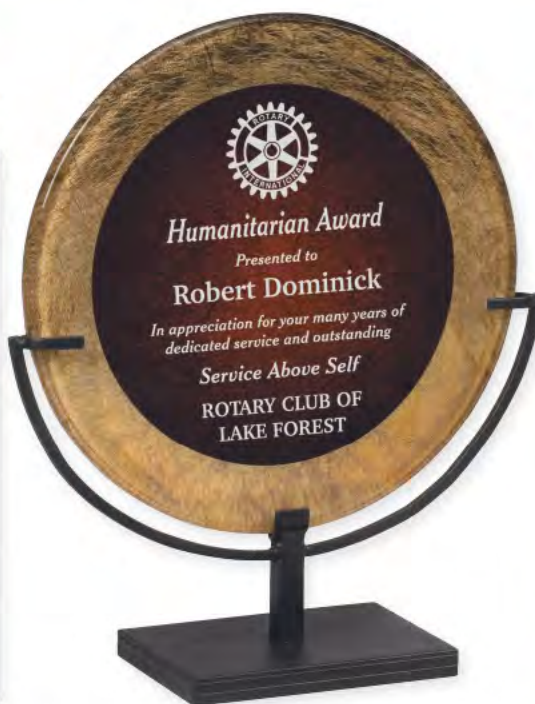

Special Recognition Awards

AWARDS & PLAQUES

A) #B25326
Autumn Harvest Plaque
 Rosewood stained, piano finish board highlights the appeal of this plaque. 8" x 10" **\$39.95**

B) #B25225
Grooved Walnut Plaque
 9" x 12" Deep routed solid walnut with full color imprint on brass plate. **\$54.95**

C) #B23154
Ebony Finish Plaque
 High polish finish with gold braided design border. 8" x 10" **\$47.95**

EXPERT ENGRAVING
20'
PER LETTER
Instructions must be complete and in writing
ENGRAVING NOT INCLUDED IN COST

D) #B25304
Blue Marbled Art Plaque
 Gold art border with blue marbled center, mounted on polished ebony board. 8" x 10" **\$39.95**

EXPERT ENGRAVING
20'
PER LETTER
Instructions must be complete and in writing
ENGRAVING NOT INCLUDED IN COST

E) #B25337
Acrylic Art Award
 Distinctive round plaque for that Special Rotarian. 11" diameter with iron stand. Total size 14" x 12" **\$94.95**

F) #B25348
Burgundy Marbled Art Plaque
 Gold art border with burgundy marbled center, mounted on polished ebony board. 8" x 10" **\$39.95**