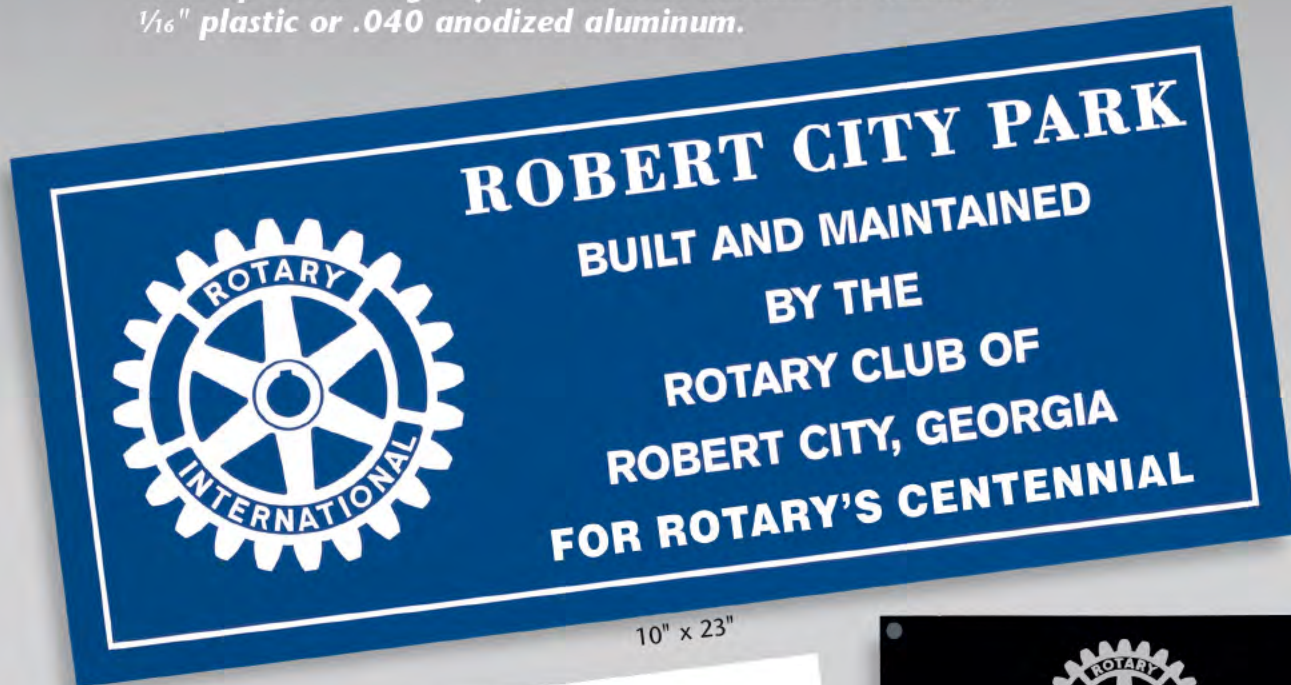

# Engraved Signs – Indoor & Outdoor

Identify your Club Projects...

Sizes up to 10" high by 23" wide on durable UV-Resistant 1/16" plastic or .040 anodized aluminum.

**Plastic Colors Available:**

- White with blue emblem and letters
- Black with white emblem and letters
- Blue with white emblem and letters
- Gold with black emblem and letters

**Anodized Aluminum:**

- Black with grey lettering (not shown)

**To Order:**

Choose size, color, attaching method (corner holes or double face foam tape) and order number of sign. Add to this the number of letters @ \$.25 each.