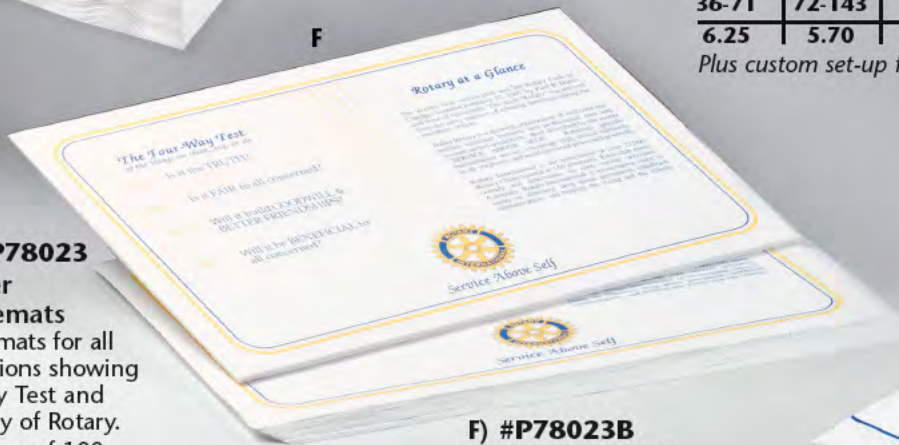

F) #P78023

Paper Placemats

Placemats for all occasions showing 4-Way Test and history of Rotary. Package of 100.

1-2	3-5	6+
16.95	14.95	13.95

F) #P78023B
Paper Placemats

Package of 1000

1-2	3+
99.95	95.95